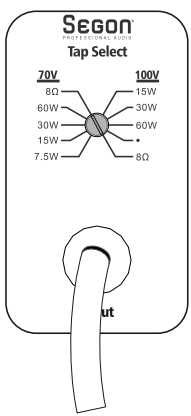

# JS-C060

7.5W  
15W  
30W  
60W

70/100V

120W  
8 Ω

FULL  
RANGE

IP55

**FEATURES**

- 60W max column speaker for 100V line
- 120W use on 8 Ω
- 5-position switch for power selection
- 8 full-range drivers + 2 tweeters
- Cable gland for secure wiring
- IP55-rated with rear cover for full weatherproofing
- Comes with mounting brackets and screws (JS-COFIX)
- Coverage angle: 120° (horizontal) × 70° (vertical)

**APPLICATIONS**

- Conference rooms, places of worship, educational institutions, and more

JS-COFIX: Wall mounting brackets

JS-C060: Rear panel - connectors

**SPECIFICATIONS**

	JS-C060BL	JS-C060N
Type	Column Speaker	
Material	Lacquered aluminum (white or black)	
Power Settings	7.5W@70V;15W@100V Tap=666Ω 15W@70V;30W@100V Tap=333Ω 30W@70V;60W@100V Tap=166Ω 60W@70V;N/C@100V Tap=83Ω 120W ( 480W peak ) , 100hrs/8Ω	
Frequency Response	95 Hz - 20 KHz	
Drivers	8 x 2.7 (in) full range 2 x 1 (in) tweeters	
Sensitivity	93 dB	
Max SPL	114 dB	
Coverage Angle	120° x 70°	
Connector	Cable gland, rotary selector switch	
Dimensions (W × D × H)	1170 x 91 x 120 mm	
Weight	6.5 Kg	
Weatherproofing	IP55	
Accessories	Wall mounting brackets and screws included (JS-COFIX)	