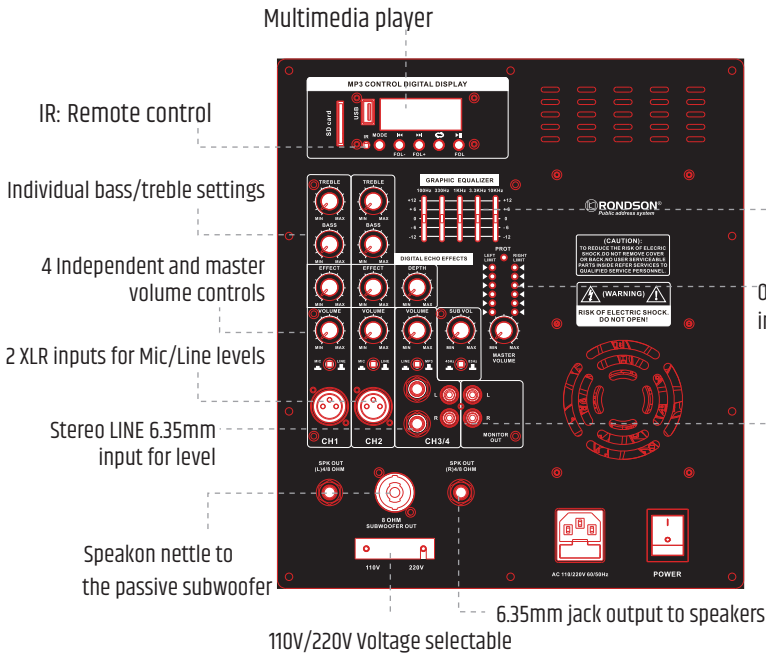

NEW

AMPLIFIED FLOORSTANDING SPEAKER

LA-212

FRONT PANEL ADJUSTMENT: