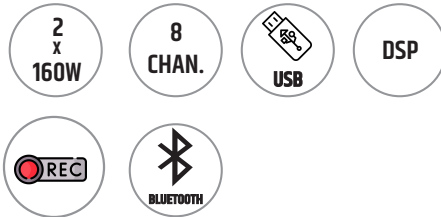

MIXING CONSOLE

LA-MIX8AM

DESCRIPTION

2 x 160W amplified mixer
 Integrated USB sound card
 Integrated Bluetooth receiver
 Recording function
 Jack/XLR combo input with phantom power
 1 stereo input channel with volume control
 1 mono input channel with low mic noise - preamp 8-band equalizer and pan/balance for each channel

FEATURES

It is equipped with :

- 2 balanced MIC/LINE XLR inputs
- 2 mono XLR and 6.35 mm stereo inputs
- 1 stereo RCA and balanced 6.35 mm jack input
- 1 compressor input 1 and 2
- 48 V phantom power with ON/OFF switch on rear of console
- 8-band equalizer, PEAK LED on each MIC channel
- 1 Aux/Send per channel for external effects and monitoring
- Balanced jack outputs for control and headphones
- Digital display
- USB and Bluetooth multimedia player

FEATURES

LA-MIX8AM

Type	Table de mixage
Power Supply	Adaptateur AC
Parametric EQUALIZER High	12KHz ± 15dB
Parametric EQUALIZER Low	80Hz/± 15dB
Inputs	3.5 + 6.3mm Jack, RCA, XLR
Outputs	3.5mm Jack, RCA
Frequency response:	20Hz ~ 20KHz/± 0.5dB
Sensitivity range	+20 to -20 dB
Signal-to-noise ratio	> 90 dB
DTotal harmonic distortion	< 0,1%
DSP mode	100 pre-recorded effects Hall, vocal, room... A / D and D / A converters: 24 bit
Dimensions (L x P x h)	530 x 550 x 320 mm
Weight	15 kg