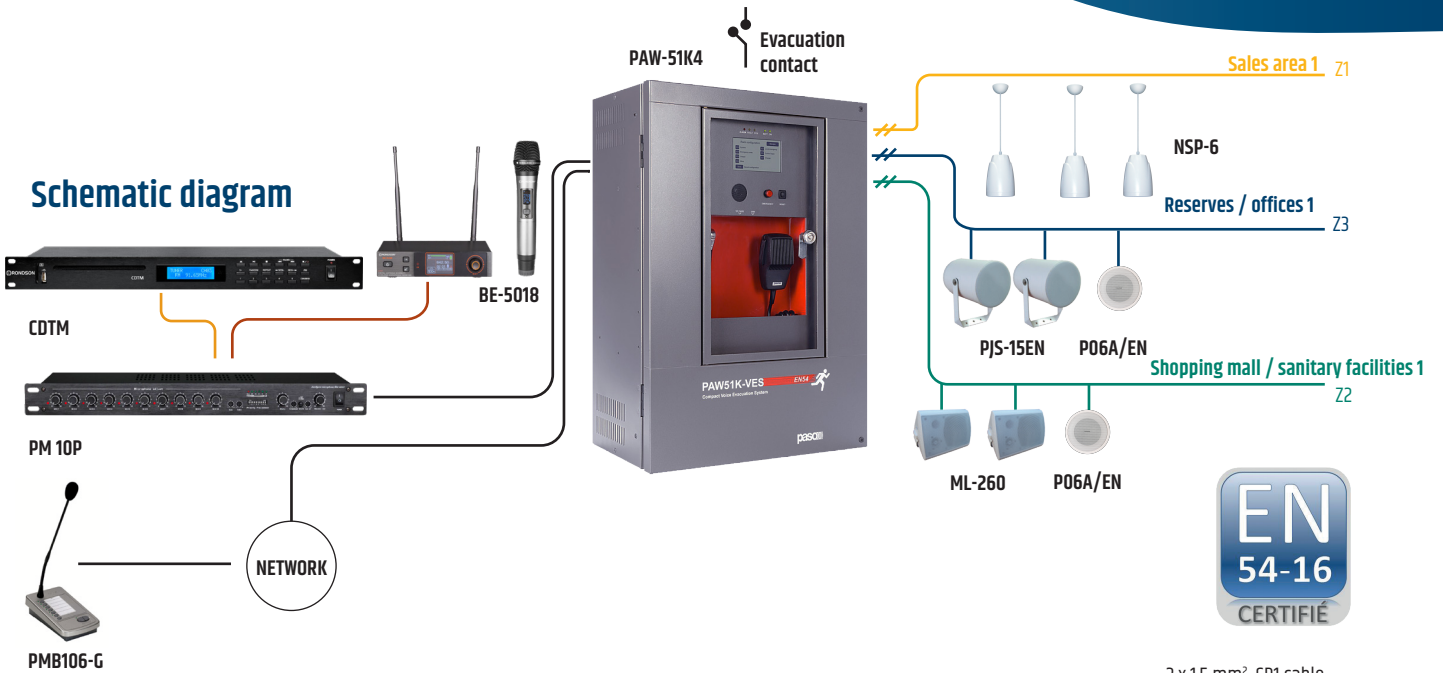

PUBLIC ADDRESS SOLUTION
SAFETY

SHOPPING CENTRE

Our EN54-16 certified public address system is recommended for use in shopping centres to ensure sound broadcasting and especially evacuation messages relating to emergency measures.

Schematic diagram

- 2 x 1,5 mm² CR1 cable
- RJ45 microphone cable / terminal block
- Audio cable: CL10

Layout diagram

Advantages

- Coverage area 4,000 m²
- Individually adjustable zones
- EN54-16 / EN54-24 / EN54-4 certified
- IP network