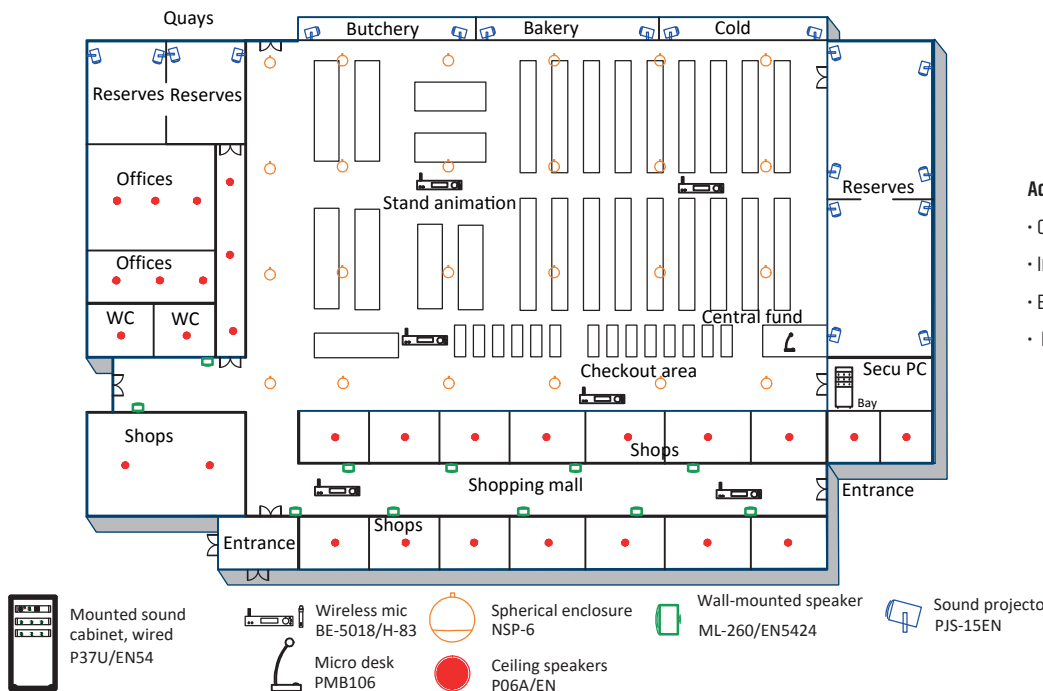

PUBLIC ADDRESS SOLUTION
SAFETY

SHOPPING CENTRE

Our EN54-16 certified public address system is recommended for use in shopping centres to ensure sound broadcasting and especially evacuation messages relating to emergency measures.

Schematic diagram

- 2 x 1,5 mm² CR1 cable
- RJ45 microphone cable / terminal block
- Audio cable: CL10

Layout diagram

Advantages

- Coverage area 4,000 m²
- Individually adjustable zones
- EN54-16 / EN54-24 / EN54-4 certified
- IP network